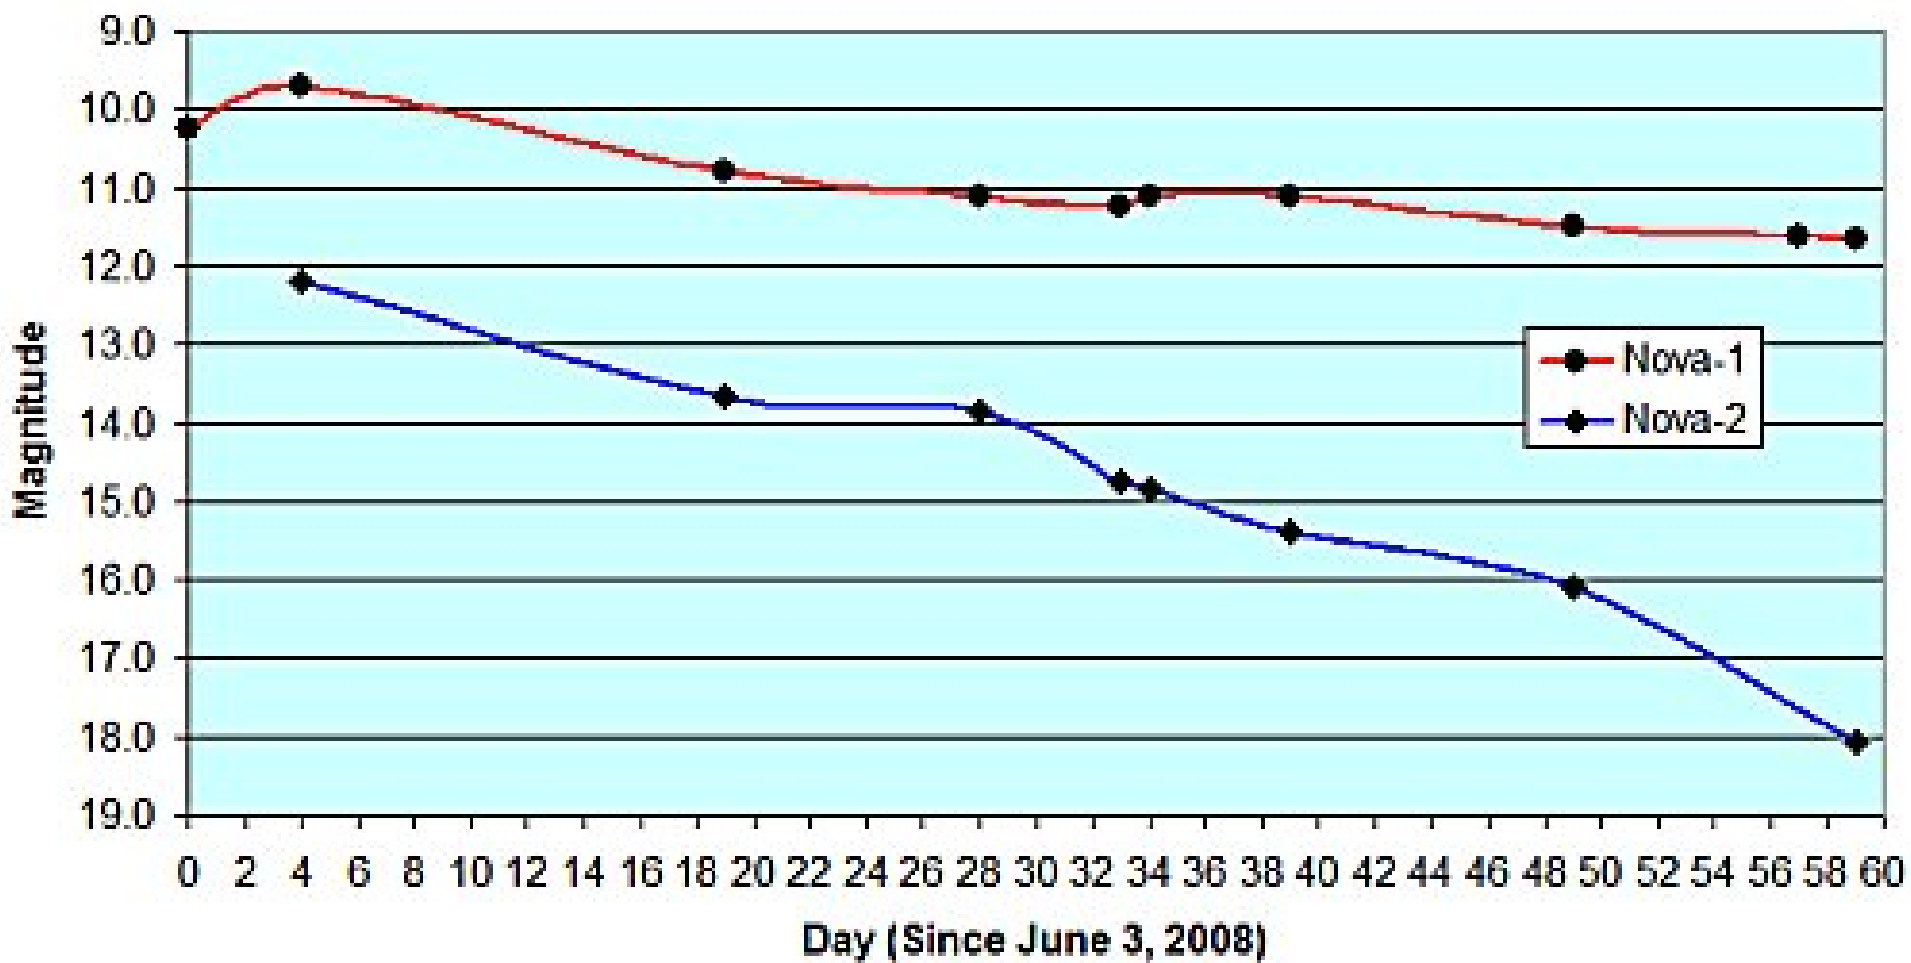

11 P.M. EDT JULY 29, 2008

NOVA OPHIUCHI 2008 - TWO

11 P.M. EDT JUNE 07, 2008

NOVA OPHIUCHI 2008 - TWO

α

δ

10:30 P.M. EDT JULY 31, 2008

MILL OF KINTAIL STAR PARTIES 2008